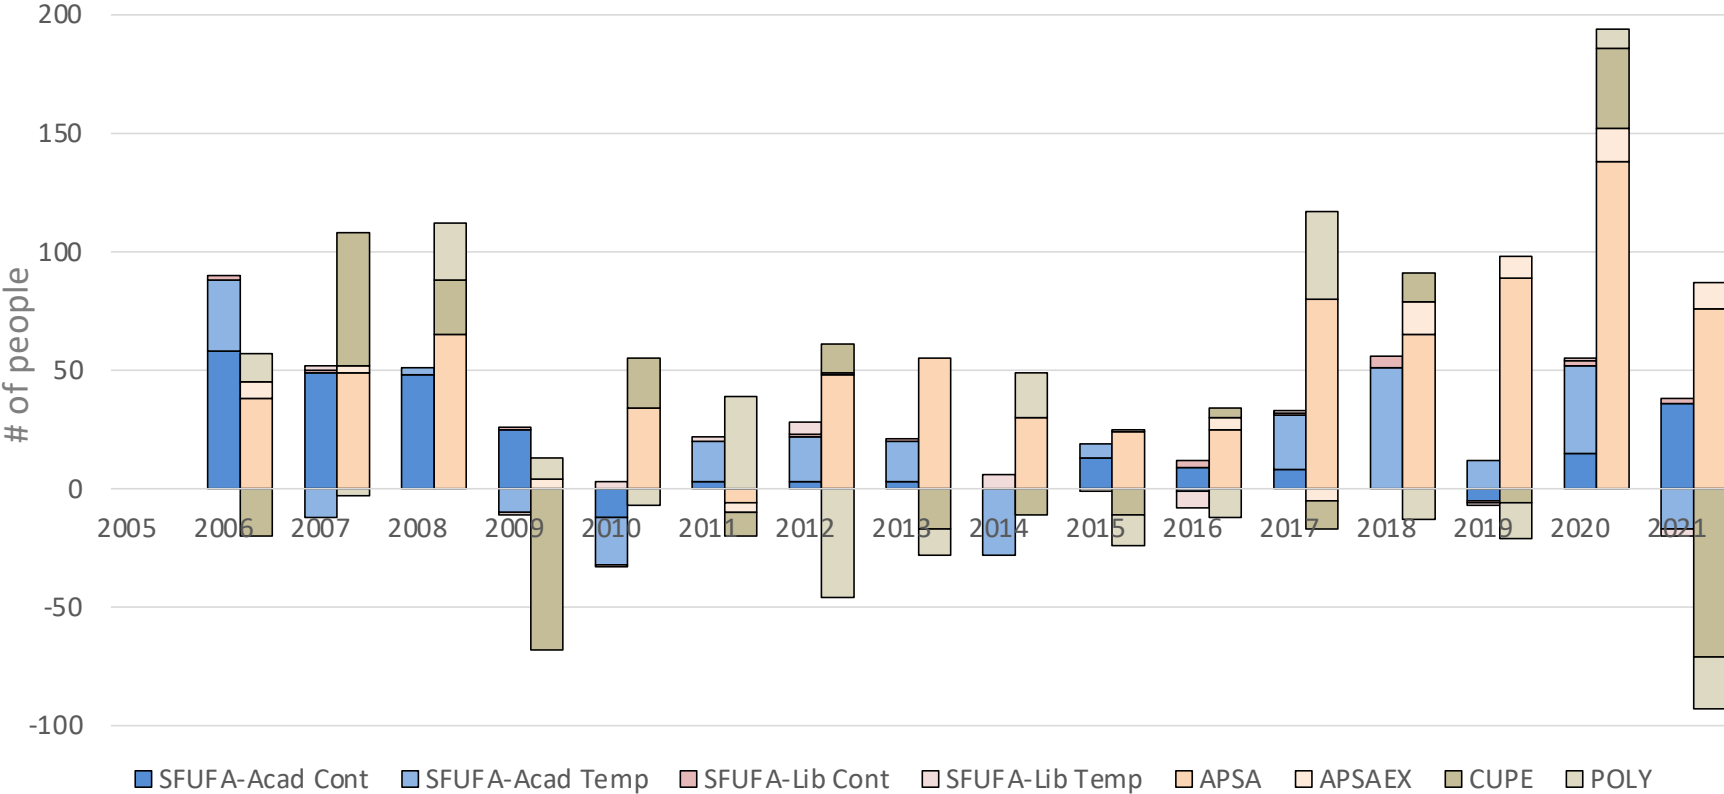

APSA, APSAEX, CUPE, POLY

	APSA	APSAEX	CUPE	POLY
2005	1.0	1.0	1.0	1.0
2006	1.1	1.2	1.0	1.1
2007	1.1	1.3	1.0	1.1
2008	1.2	1.3	1.1	1.3
2009	1.2	1.4	1.0	1.4
2010	1.3	1.4	1.0	1.4
2011	1.3	1.3	1.0	1.7
2012	1.3	1.3	1.0	1.3
2013	1.4	1.3	1.0	1.2
2014	1.5	1.3	1.0	1.4
2015	1.5	1.3	1.0	1.2
2016	1.5	1.5	1.0	1.1
2017	1.7	1.3	1.0	1.5
2018	1.8	1.7	1.0	1.4
2019	1.9	2.0	1.0	1.2
2020	2.1	2.4	1.0	1.3
2021	2.2	2.7	0.9	1.1

Labour Groups

Changes to Labour Groups Compared to 2005

SFUFA-Acad Cont	769
SFUFA-Acad Temp	113
SFUFA-Lib Cont	42
SFUFA-Lib Temp	7
APSA	661
APSAEX	35
CUPE	852
POLY	99

SFUFA-Acad Cont	1022
SFUFA-Acad Temp	240
SFUFA-Lib Cont	59
SFUFA-Lib Temp	14
APSA	1471
APSAEX	95
CUPE	788
POLY	105

Changes Per Year

Admin, Dean, Department Labour Groups

(BUS, EDUC, FHS are non-departmentalized)

Growth within the University

SFUFA & APSA(EX) Numbers