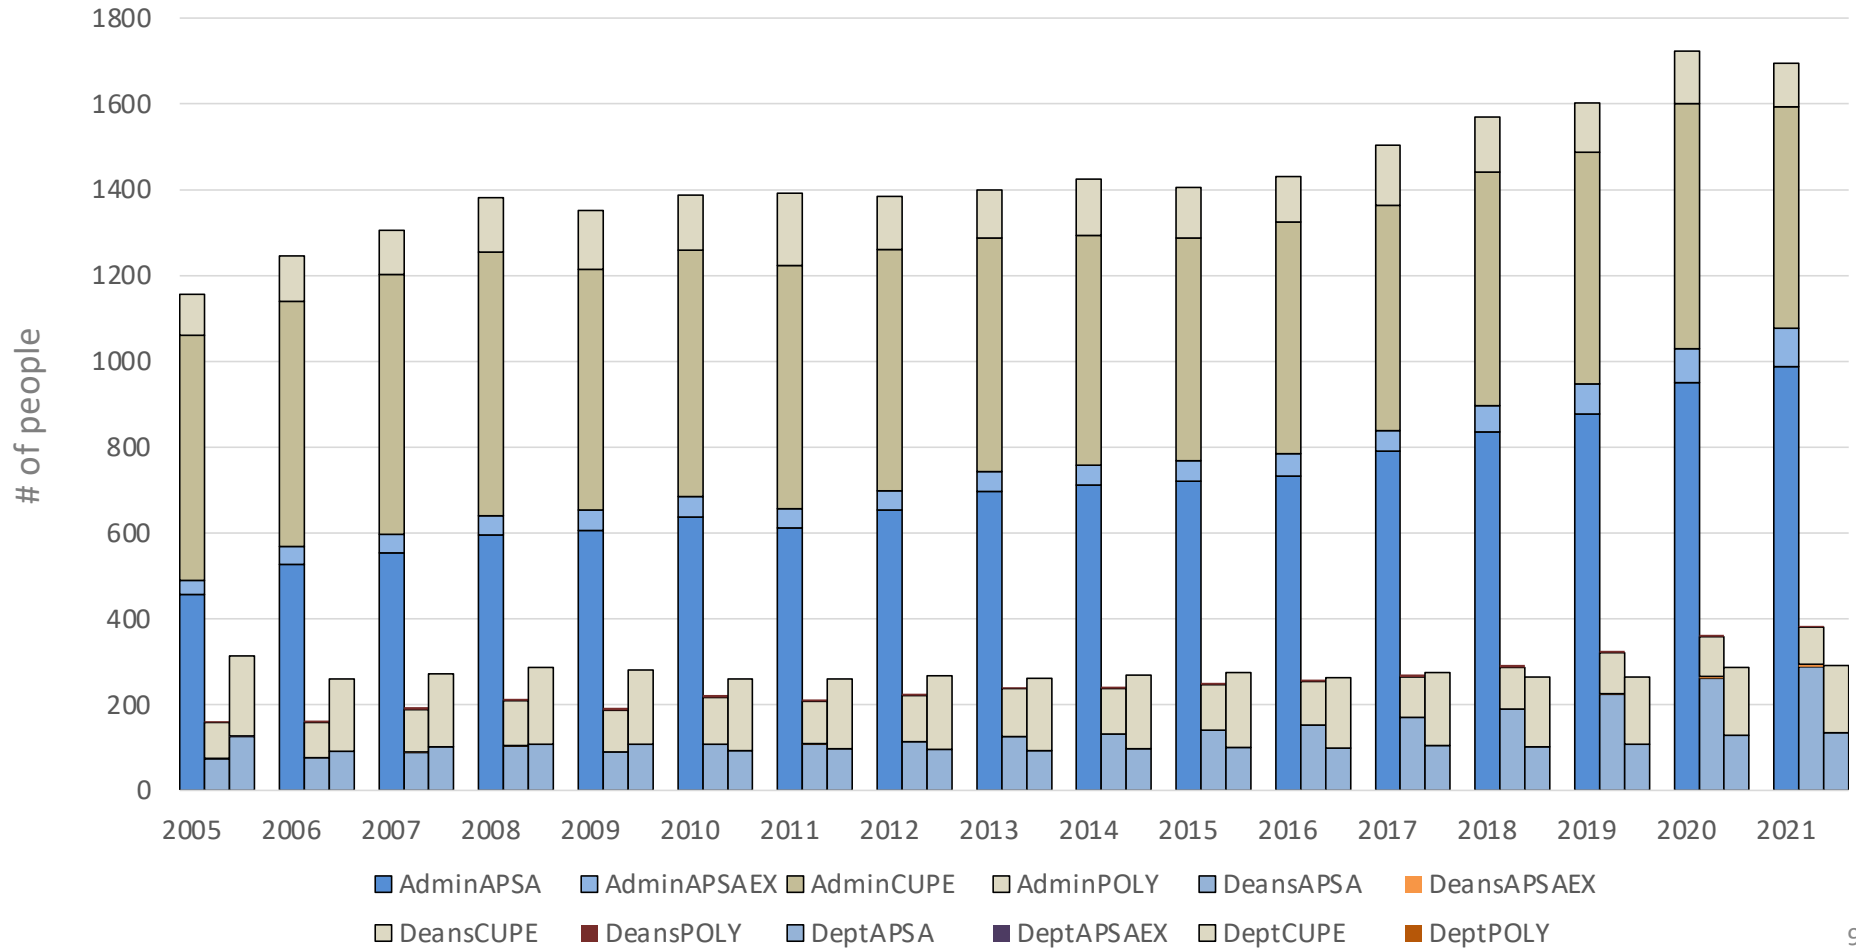

APSA, APSAEX, CUPE, POLY

	APSA	APSAEX	CUPE	POLY
2005	1.0	1.0	1.0	1.0
2006	1.1	1.2	1.0	1.1
2007	1.1	1.3	1.0	1.1
2008	1.2	1.3	1.1	1.3
2009	1.2	1.4	1.0	1.4
2010	1.3	1.4	1.0	1.4
2011	1.3	1.3	1.0	1.7
2012	1.3	1.3	1.0	1.3
2013	1.4	1.3	1.0	1.2
2014	1.5	1.3	1.0	1.4
2015	1.5	1.3	1.0	1.2
2016	1.5	1.5	1.0	1.1
2017	1.7	1.3	1.0	1.5
2018	1.8	1.7	1.0	1.4
2019	1.9	2.0	1.0	1.2
2020	2.1	2.4	1.0	1.3
2021	2.2	2.7	0.9	1.1

Labour Groups

Changes to Labour Groups Compared to 2005

SFUFA-Acad Cont	769
SFUFA-Acad Temp	113
SFUFA-Lib Cont	42
SFUFA-Lib Temp	7
APSA	661
APSAEX	35
CUPE	852
POLY	99

SFUFA-Acad Cont	1022
SFUFA-Acad Temp	240
SFUFA-Lib Cont	59
SFUFA-Lib Temp	14
APSA	1471
APSAEX	95
CUPE	788
POLY	105

Changes Per Year

Admin, Dean, Department Labour Groups

(BUS, EDUC, FHS are non-departmentalized)

Growth within the University

SFUFA & APSA(EX) Numbers