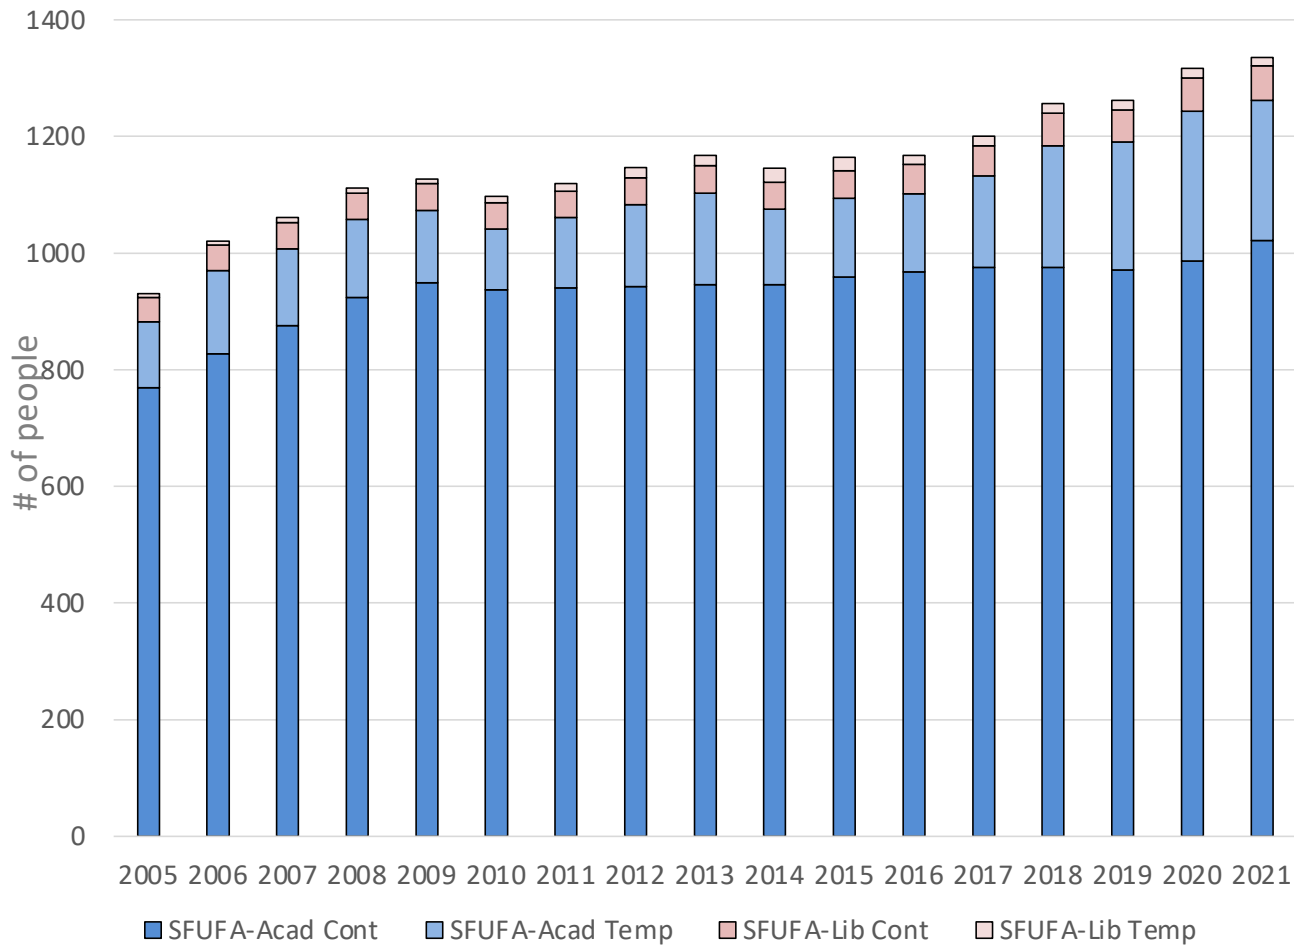

SFUFA Members

	SFUFA-Acad Cont	SFUFA-Acad Temp	SFUFA-Lib Cont	SFUFA-Lib Temp
2005	1.0	1.0	1.0	1.0
2006	1.1	1.3	1.0	1.0
2007	1.1	1.2	1.1	1.3
2008	1.2	1.2	1.1	1.3
2009	1.2	1.1	1.1	1.1
2010	1.2	0.9	1.1	1.6
2011	1.2	1.1	1.1	1.9
2012	1.2	1.2	1.1	2.6
2013	1.2	1.4	1.1	2.6
2014	1.2	1.1	1.1	3.4
2015	1.2	1.2	1.1	3.3
2016	1.3	1.2	1.2	2.3
2017	1.3	1.4	1.2	2.4
2018	1.3	1.8	1.3	2.4
2019	1.3	1.9	1.3	2.3
2020	1.3	2.3	1.4	2.4
2021	1.3	2.1	1.4	2.0