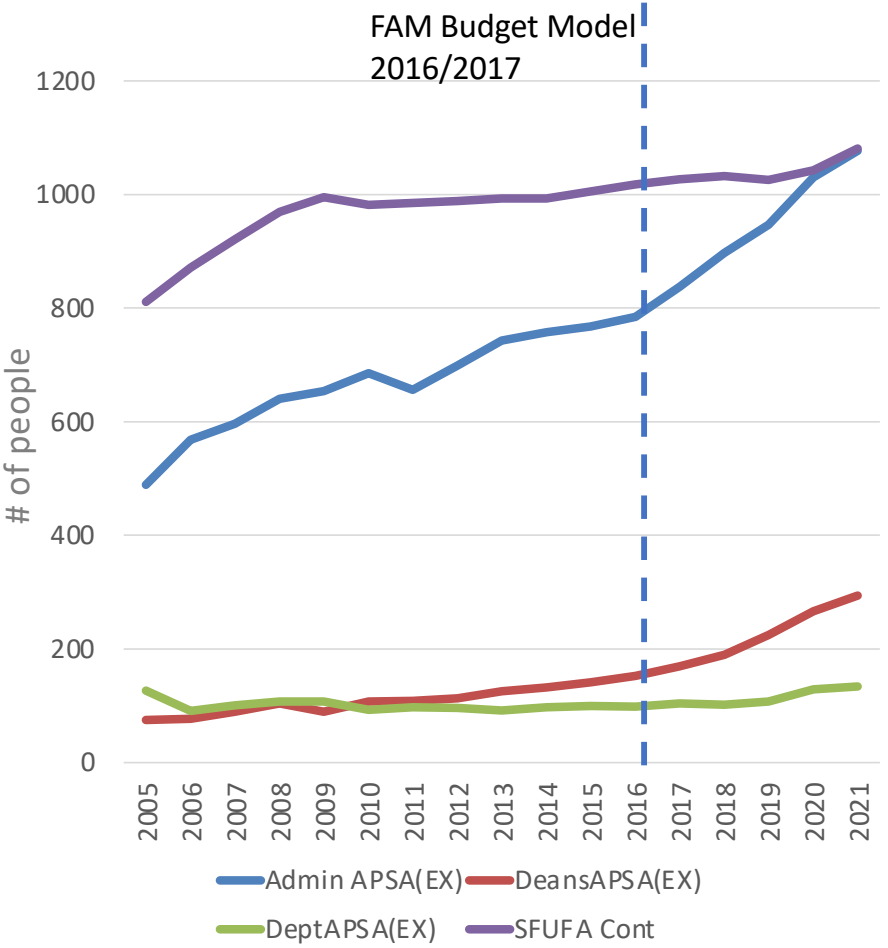

Labour Groups

Changes to Labour Groups Compared to 2005

SFUFA-Acad Cont	769
SFUFA-Acad Temp	113
SFUFA-Lib Cont	42
SFUFA-Lib Temp	7
APSA	661
APSAEX	35
CUPE	852
POLY	99

SFUFA-Acad Cont	1022
SFUFA-Acad Temp	240
SFUFA-Lib Cont	59
SFUFA-Lib Temp	14
APSA	1471
APSAEX	95
CUPE	788
POLY	105

Changes Per Year

Admin, Dean, Department Labour Groups

(BUS, EDUC, FHS are non-departmentalized)

Growth within the University

SFUFA & APSA(EX) Numbers